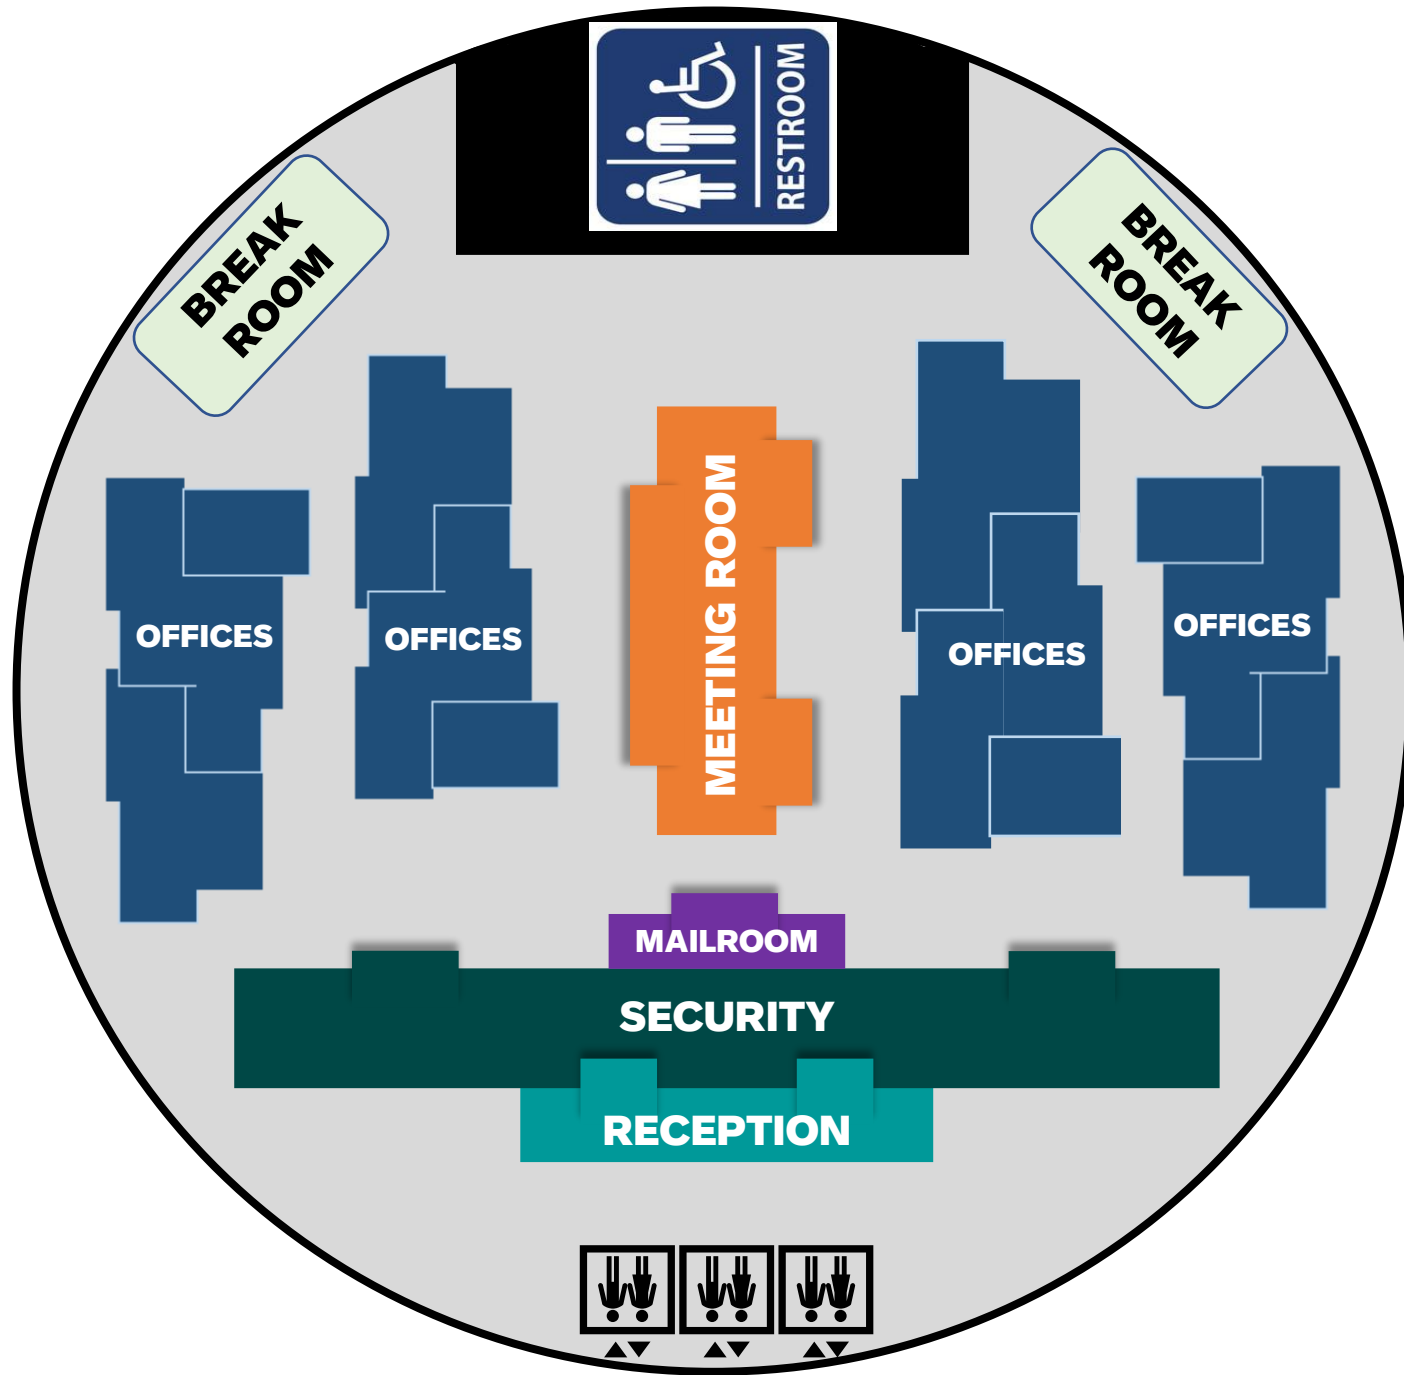

CINEMA
Popular movies and shows during each era.

Main Entrance

Park Entrance

Each (show) Resort

Each building has interior rooms mimicking a room from the show.

RIDES

ARCADE

WATER PARK

1st FLOOR

THE WALL OF LEGENDS

Main Entrance

INFO CENTER

POSTERS OF SHOWINGS

POSTERS OF SHOWINGS

POSTERS OF SHOWINGS

MAP OF PARKS

Black movies and television series.
100-seat theaters.

2nd & 3rd FLOOR

CINEMA

Black movies and television series.

4th FLOOR

ADULT ENTERTAINMENT