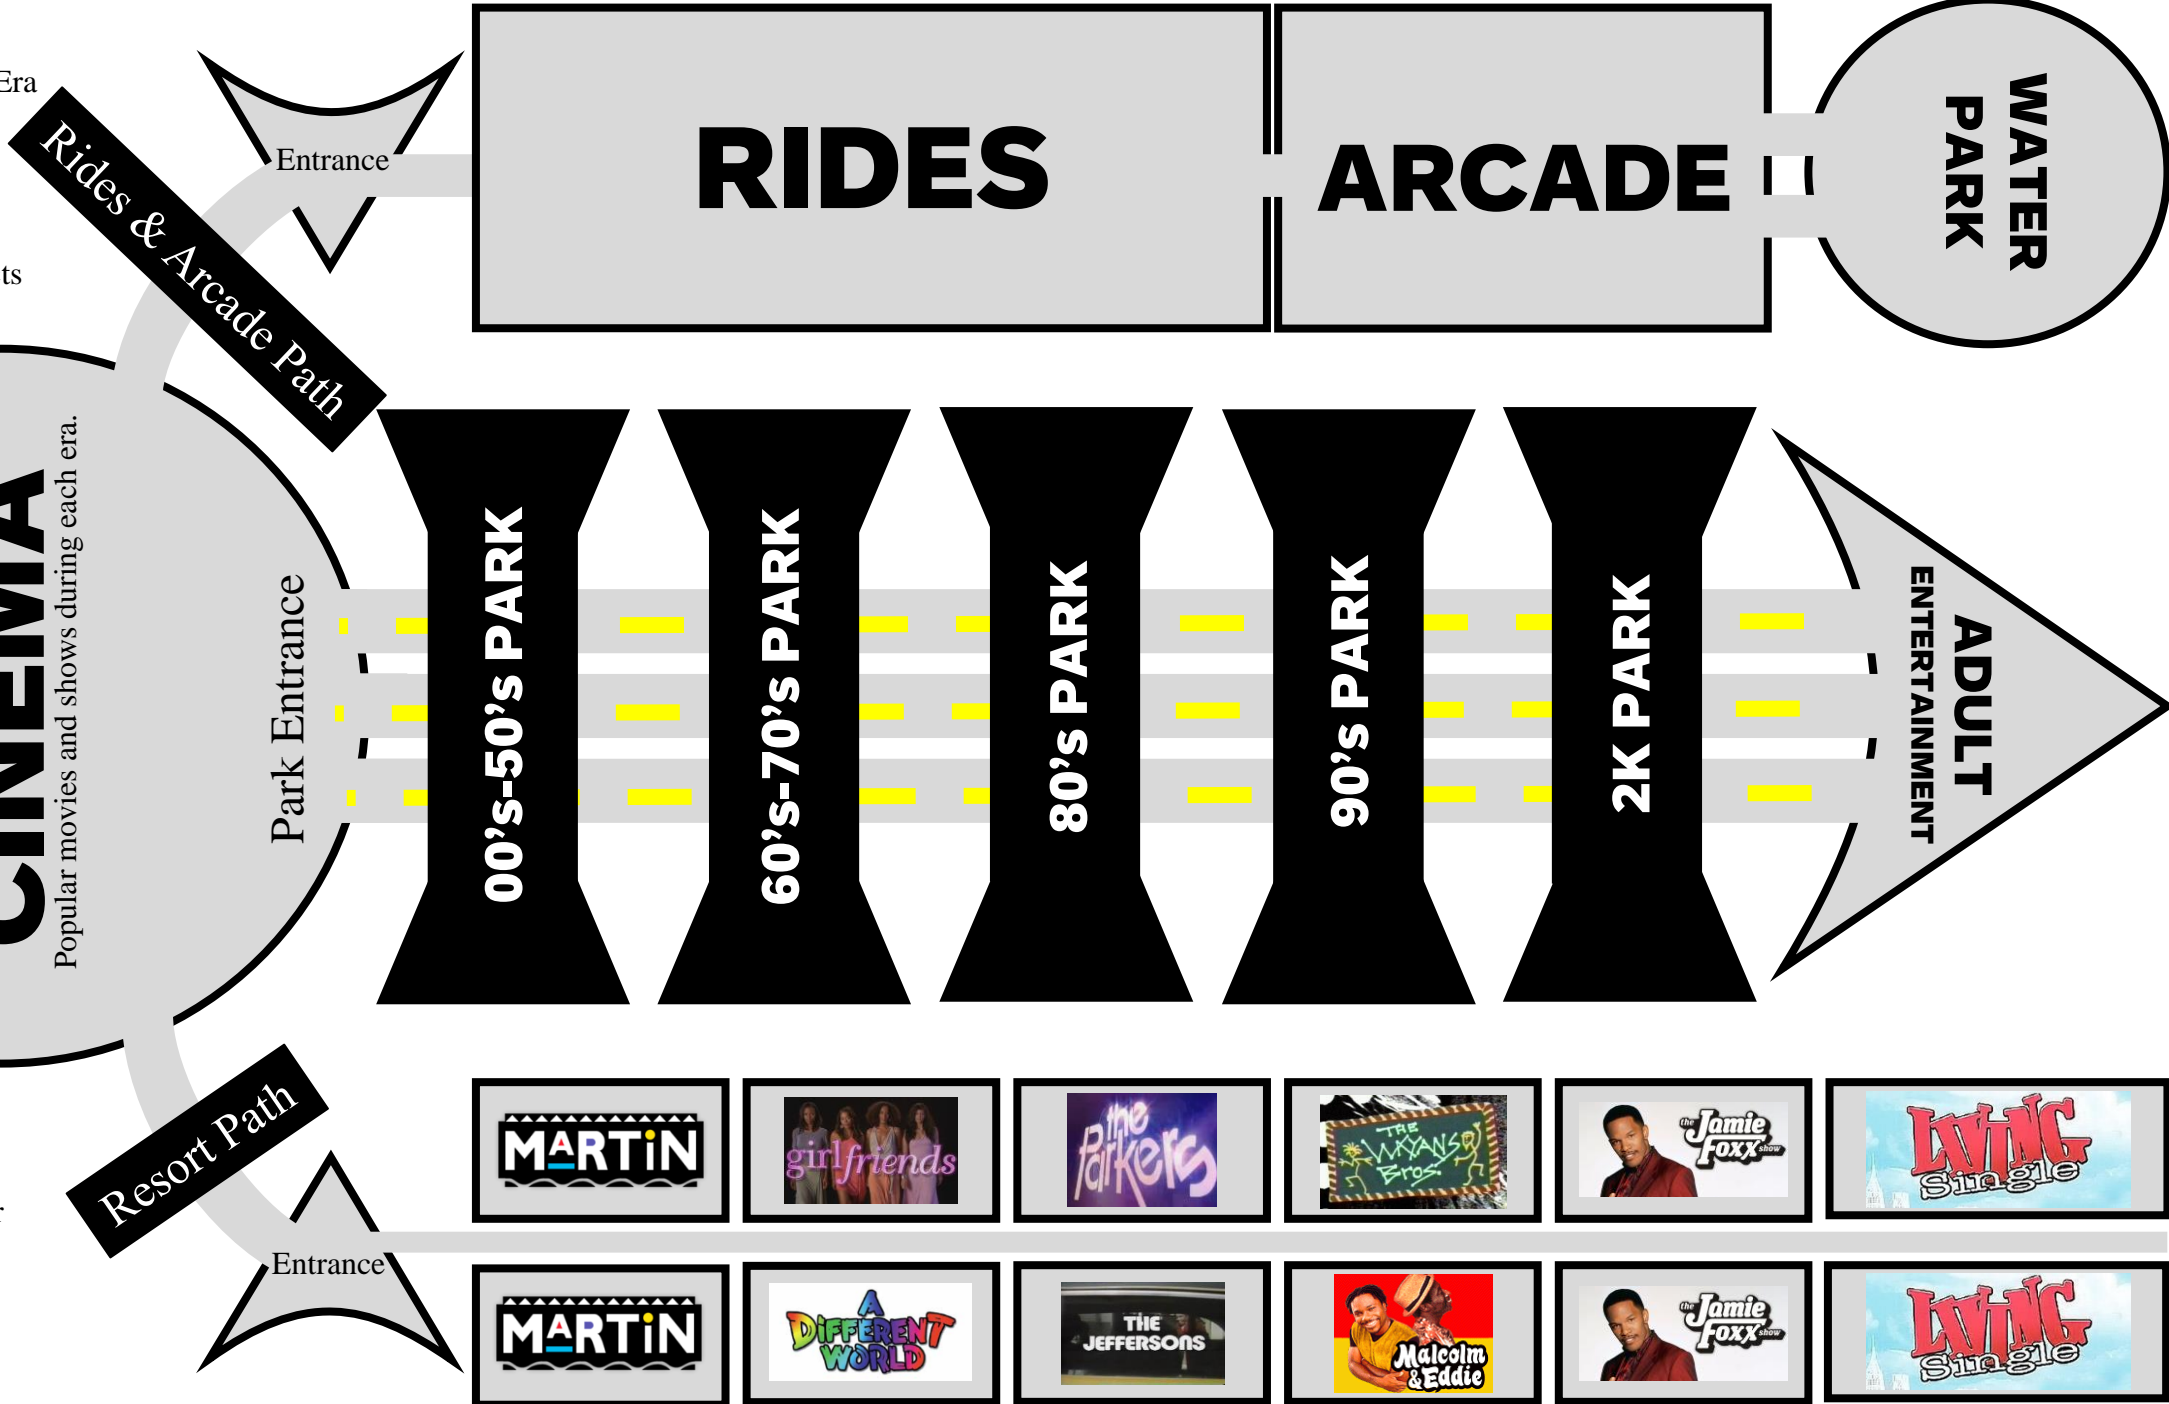

CULTURE Park

A Prince-inspired landscape theme park to highlight and pay tribute to the cultural history of African-Americans (1900 – beyond).

Each (era) Park

- Mimicking Village of Era
- Food
- Fashion
- Art
- Music
- Historical Cultural Facts
- Popular Activities
- Gift Shops

CINEMA
Popular movies and shows during each era.

Main Entrance

Park Entrance

Each (show) Resort

Each building has interior rooms mimicking a room from the show.

RIDES

ARCADE

WATER PARK

Rides & Arcade Path

Resort Path

00's-50's PARK

60's-70's PARK

80's PARK

90's PARK

2K PARK

ADULT ENTERTAINMENT

Black movies and television series.
100-seat theaters.

2nd & 3rd FLOOR

CINEMA

Black movies and television series.

4th FLOOR

ADULT ENTERTAINMENT