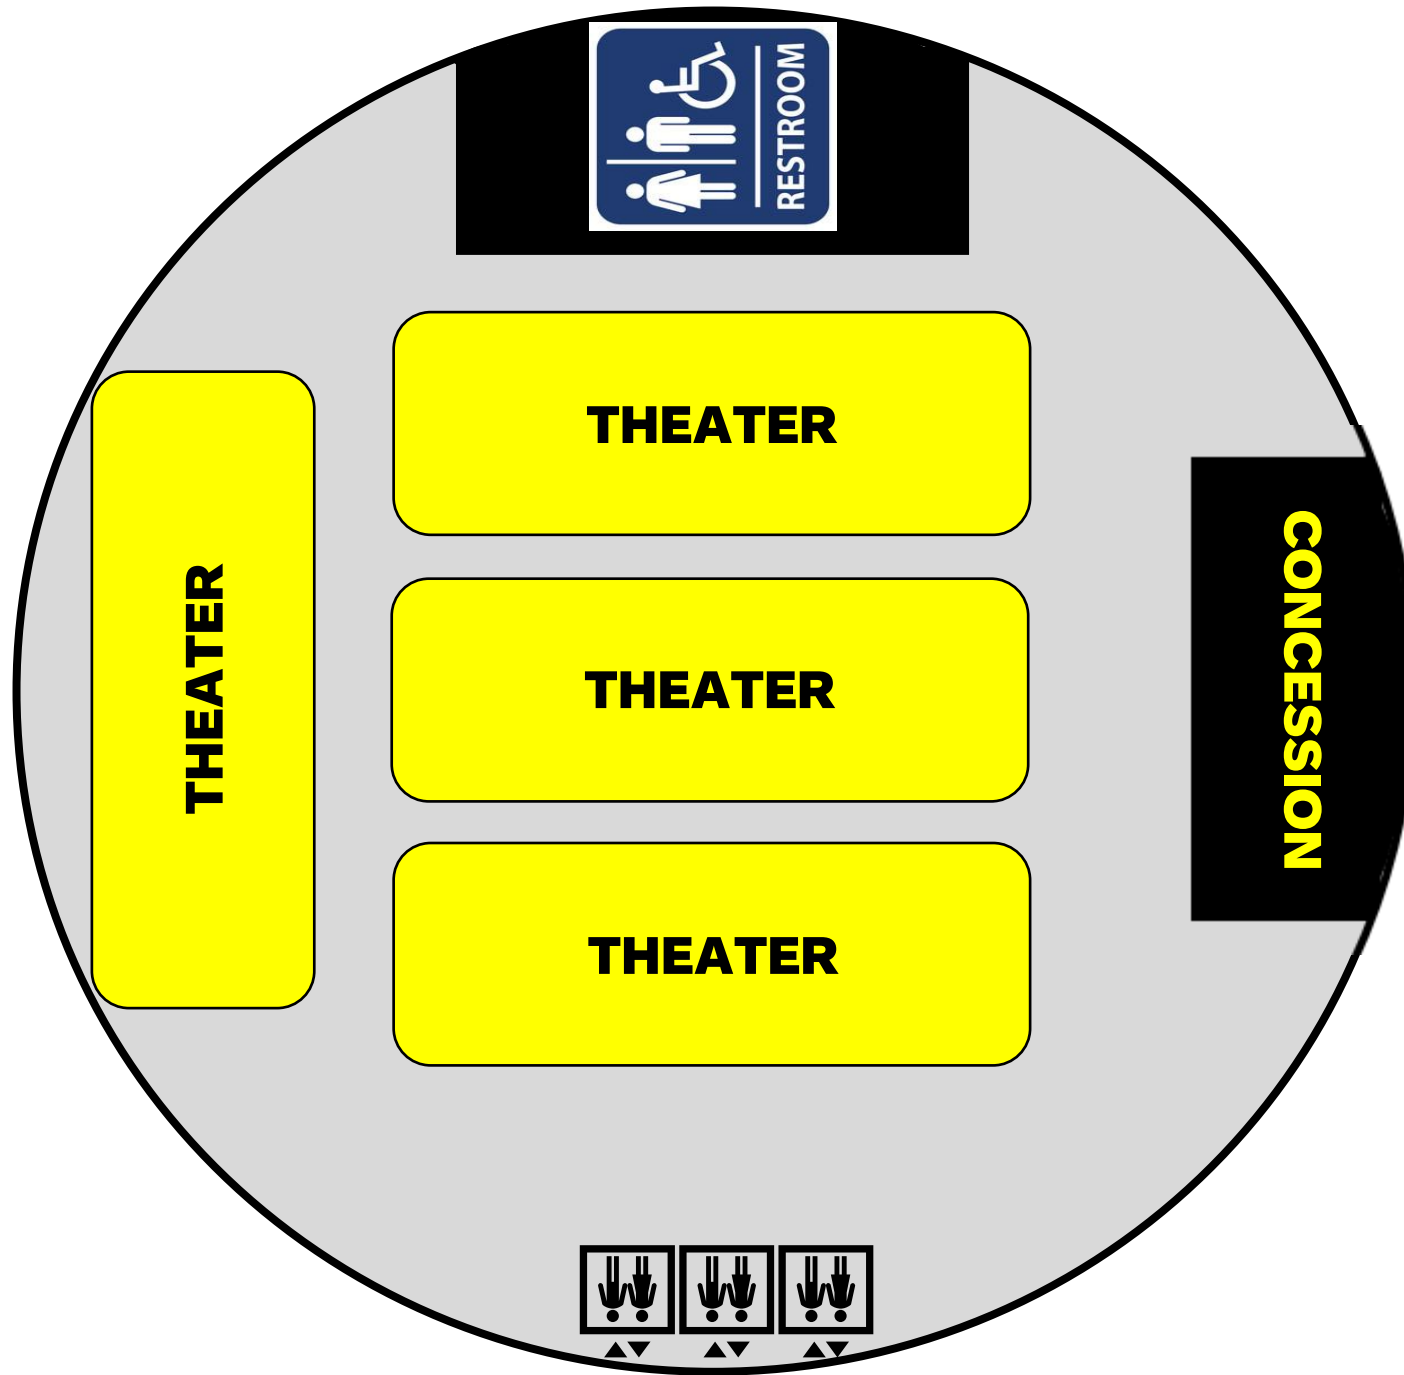

1st FLOOR

THE WALL OF LEGENDS

Main Entrance

INFO CENTER

POSTERS OF SHOWINGS

POSTERS OF SHOWINGS

POSTERS OF SHOWINGS

MAP OF PARKS

MAP OF PARKS

INFO CENTER

Park Entrance

TICKETS

ATM WALL

RESORT ENTRY

RIDE/WATER/ ARCADE PARK ENTRY

CINEMA

Black movies and television series.
100-seat theaters.

2nd & 3rd FLOOR

CINEMA

Black movies and television series.

4th FLOOR

ADULT ENTERTAINMENT